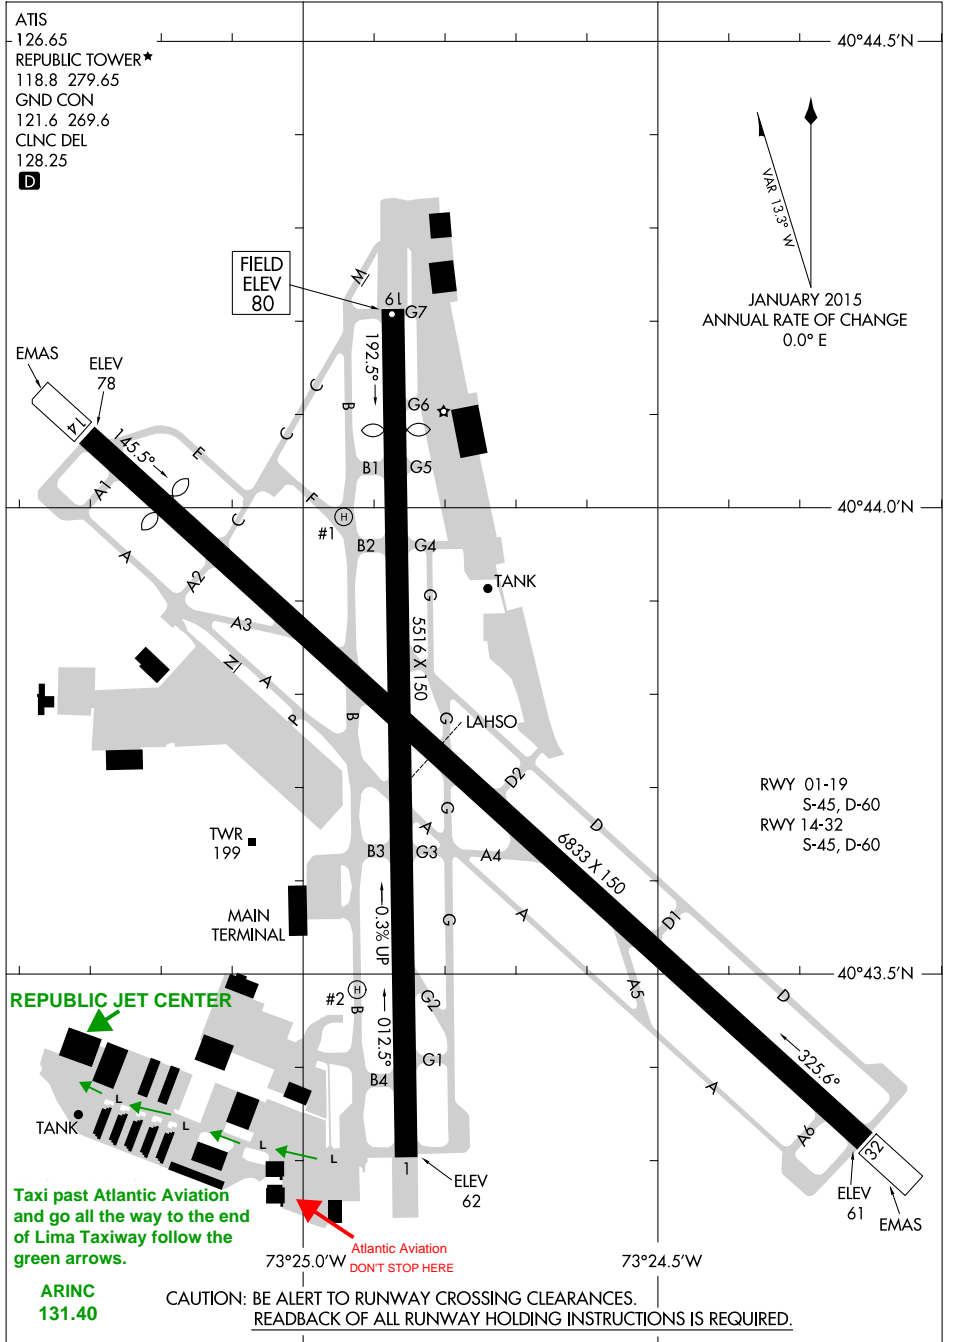

15288
AIRPORT DIAGRAM

AL-704 (FAA)

REPUBLIC (F'R'G)
 FARMINGDALE, NEW YORK

ATIS
 126.65
 REPUBLIC TOWER*
 118.8 279.65
 GND CON
 121.6 269.6
 CLNC DEL
 128.25

D

FIELD
 ELEV
 80

VAR 13.3° W
 JANUARY 2015
 ANNUAL RATE OF CHANGE
 0.0° E

NE-2, 23 JUN 2016 to 21 JUL 2016

NE-2, 23 JUN 2016 to 21 JUL 2016

REPUBLIC JET CENTER

Taxi past Atlantic Aviation and go all the way to the end of Lima Taxiway follow the green arrows.

ARINC
 131.40

CAUTION: BE ALERT TO RUNWAY CROSSING CLEARANCES.
 READBACK OF ALL RUNWAY HOLDING INSTRUCTIONS IS REQUIRED.

AIRPORT DIAGRAM

15288

FARMINGDALE, NEW YORK
 REPUBLIC (F'R'G)